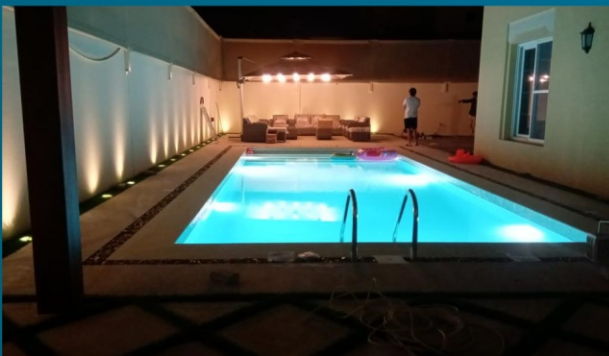

GYPSUM AND GLASS PARTITION WORK

CLEANING AND MAINTANENCE

CCTV AND NETWORKS

SPECIAL SERVICE PACKAGES

LANDSCAPE AND GARDENING ARRANGEMENTS

INDOOR PLANTS AND OTHER DECORATION SERVICES

Our Work

Standard Maintenance Package Providing a good quality preventative maintenance solution, this single and transparent contract ensures that your specified equipment / installations are maintained. Works over and above the contract are billed separately. Under this package clients have access to our Call-Out Service, Service Repairs and many other services. always fresh by our annual maintenance package